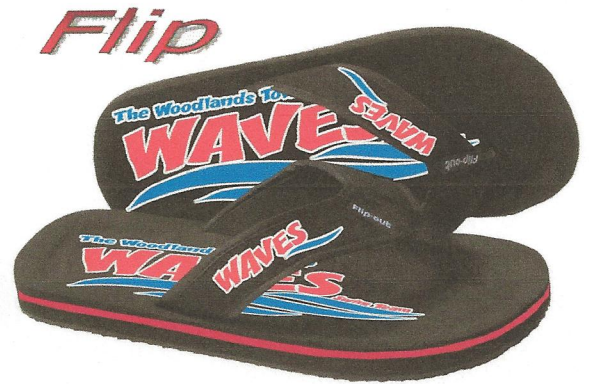

Order Form

**Embroidered Straps
Screen-Printed Soles**

	4XS	3XS	2XS	XS	S	M	ML	MM	L	XL	2XL	3XL	Total Qty	Total Price
Flip Flops														
Slides														
Total														

Sizes

SIZE	INCHES	MEN'S EQUIVALENT	WOMEN'S EQUIVALENT
3XS (Kid's 10-12)	7.5		
2XS (Kids 12-1)	8		
XS (Youth 1-2)	8.75		
S (Youth 3-6)	9.37		5-6.5
M	10		7-8
	10.6		
	11.2		
L	10.75	8-9	9+
XL	11.2	9.5-10	
	11.8	10.5-11	
	12.4	11-12	