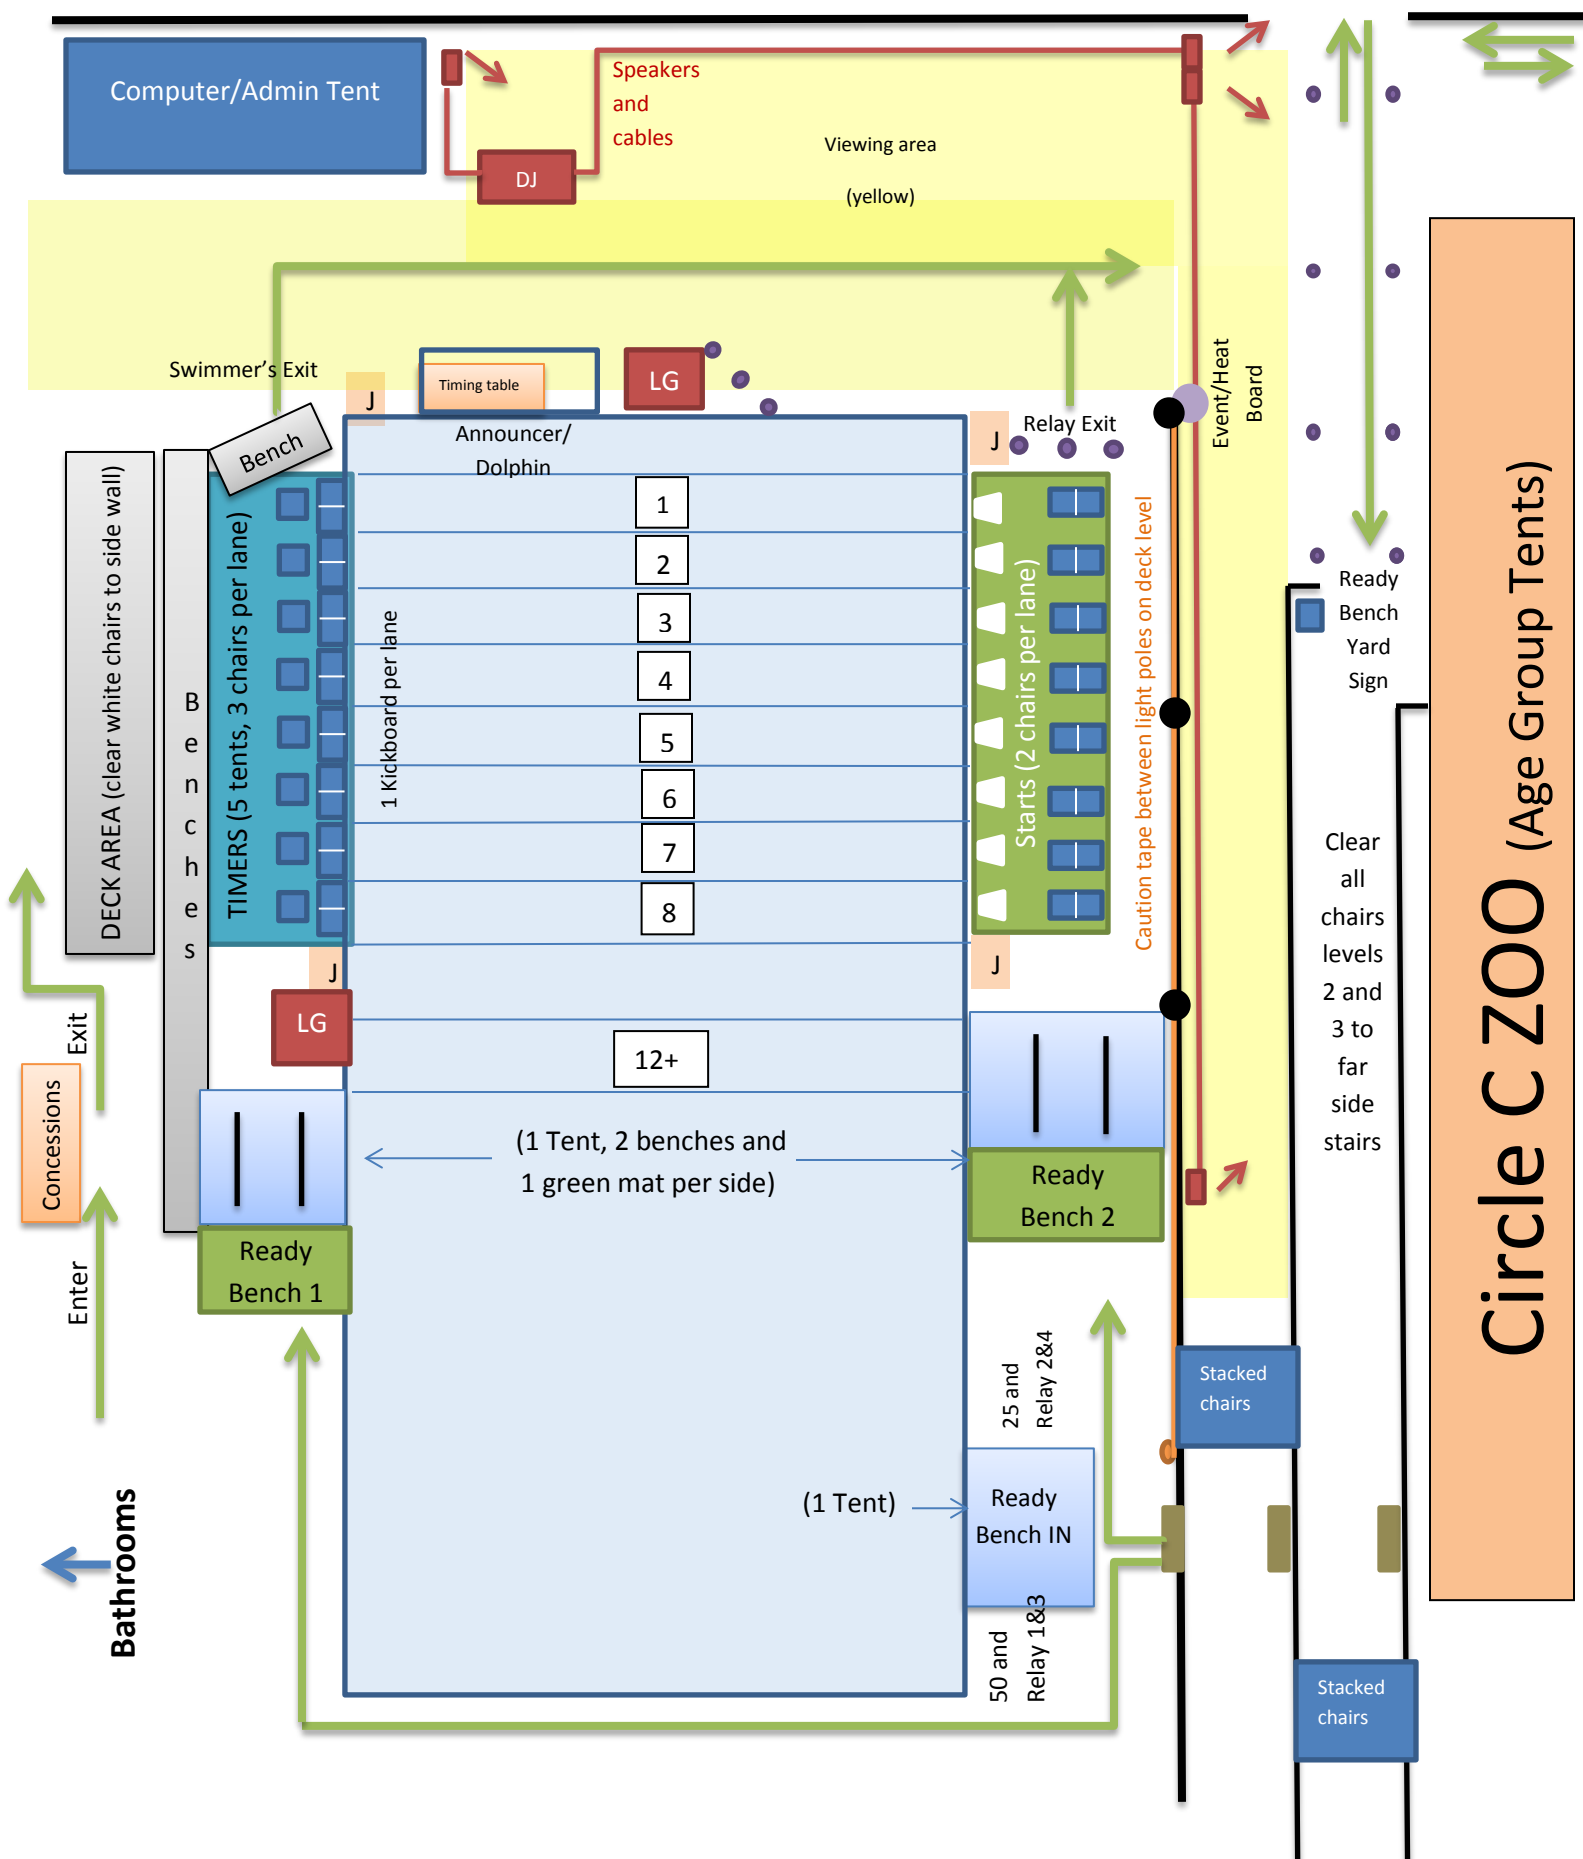

# Visitor Zoo Areas (no set up)

Circle C ZOO (Age Group Tents)

# Circle C Zoo Detail

# Visiting Team Area Detail