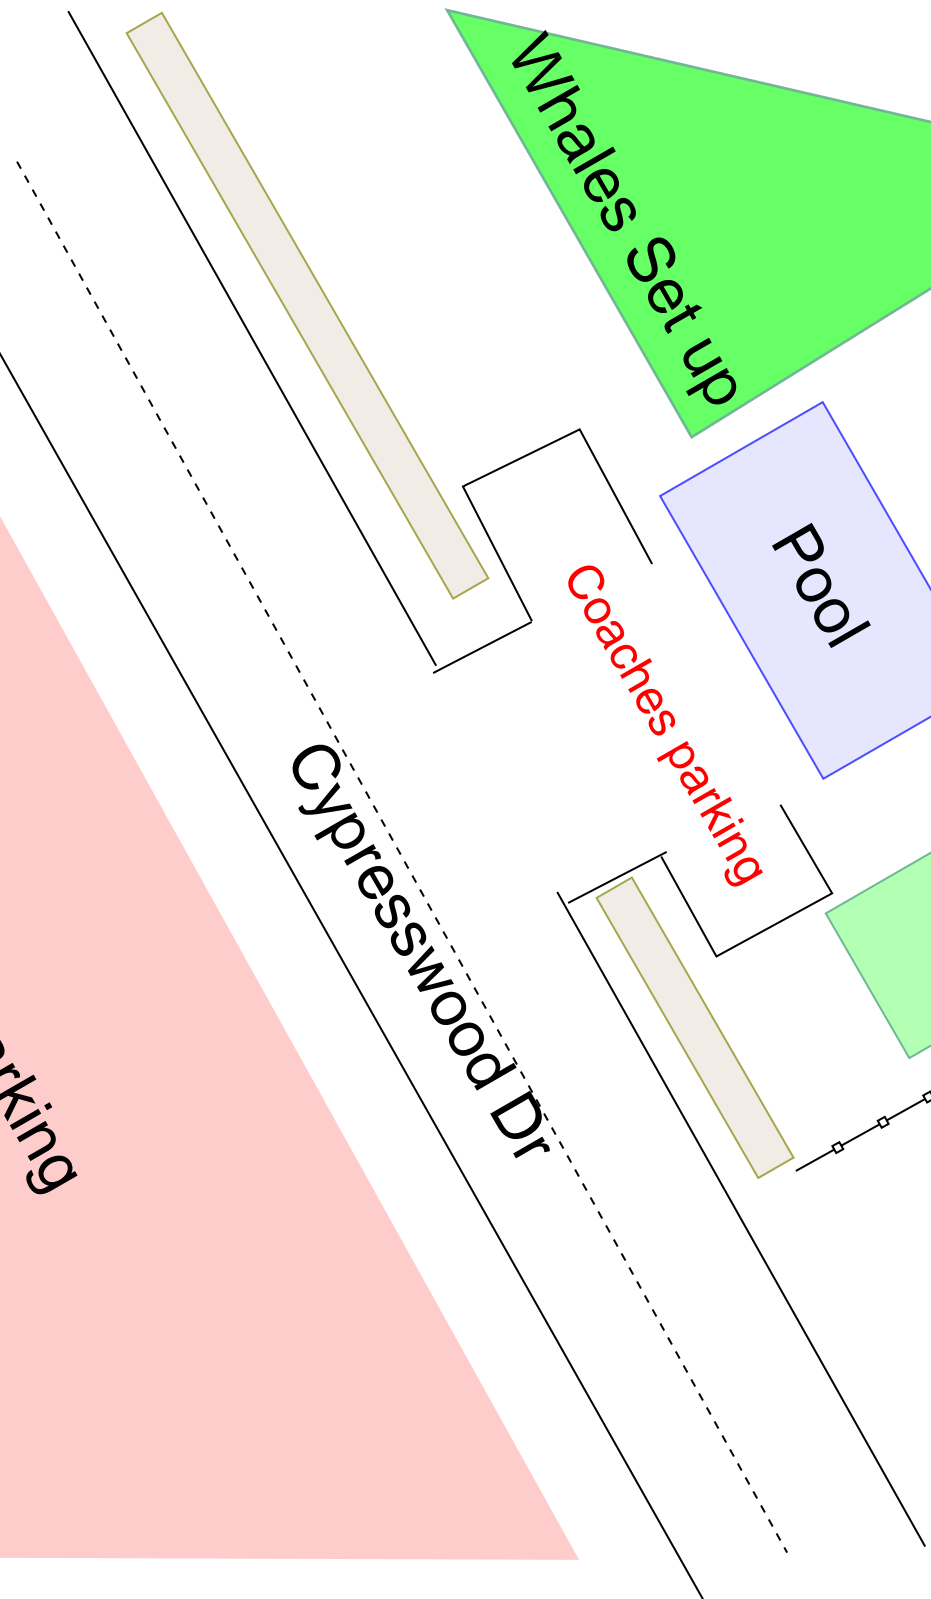

NORTH

Visitor parking

Cypresswood Dr

Whales Set up

club house

Pool

Coaches parking

visitor set up

No Parking