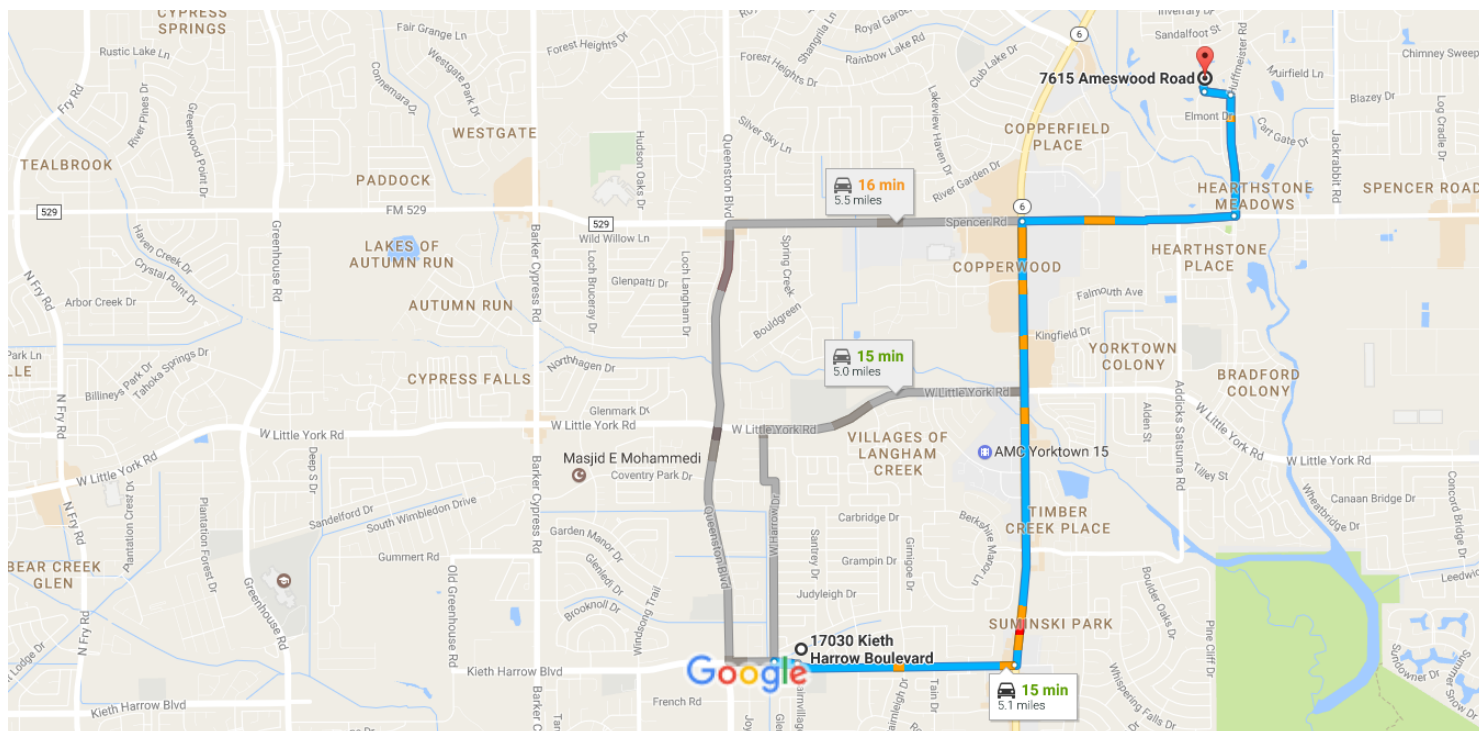

17030 Kieth Harrow Blvd, Houston, TX 77084 to 7615 Ameswood Rd, Houston, TX 77095

Drive 5.1 miles, 15 min

Map data ©2017 Google 2000 ft

17030 Kieth Harrow Blvd

Houston, TX 77084

- ↑ 1. Head west on Kieth Harrow Blvd toward W Harrow Dr 0.1 mi
- ↪ 2. Make a U-turn at W Harrow Dr 1.1 mi
- ↶ 3. Turn left onto Hwy 6 N 2.1 mi
- ↷ 4. Turn right onto Spencer Rd 1.0 mi
- ↶ 5. Turn left onto Huffmeister Rd 0.6 mi
- ↶ 6. Turn left onto Ameswood Rd 0.1 mi
- ↷ 7. Turn right 112 ft

7615 Ameswood Rd

Houston, TX 77095

These directions are for planning purposes only. You may find that construction projects, traffic, weather, or other events may cause conditions to differ from the map results, and you should plan your route accordingly. You must obey all signs or notices regarding your route.