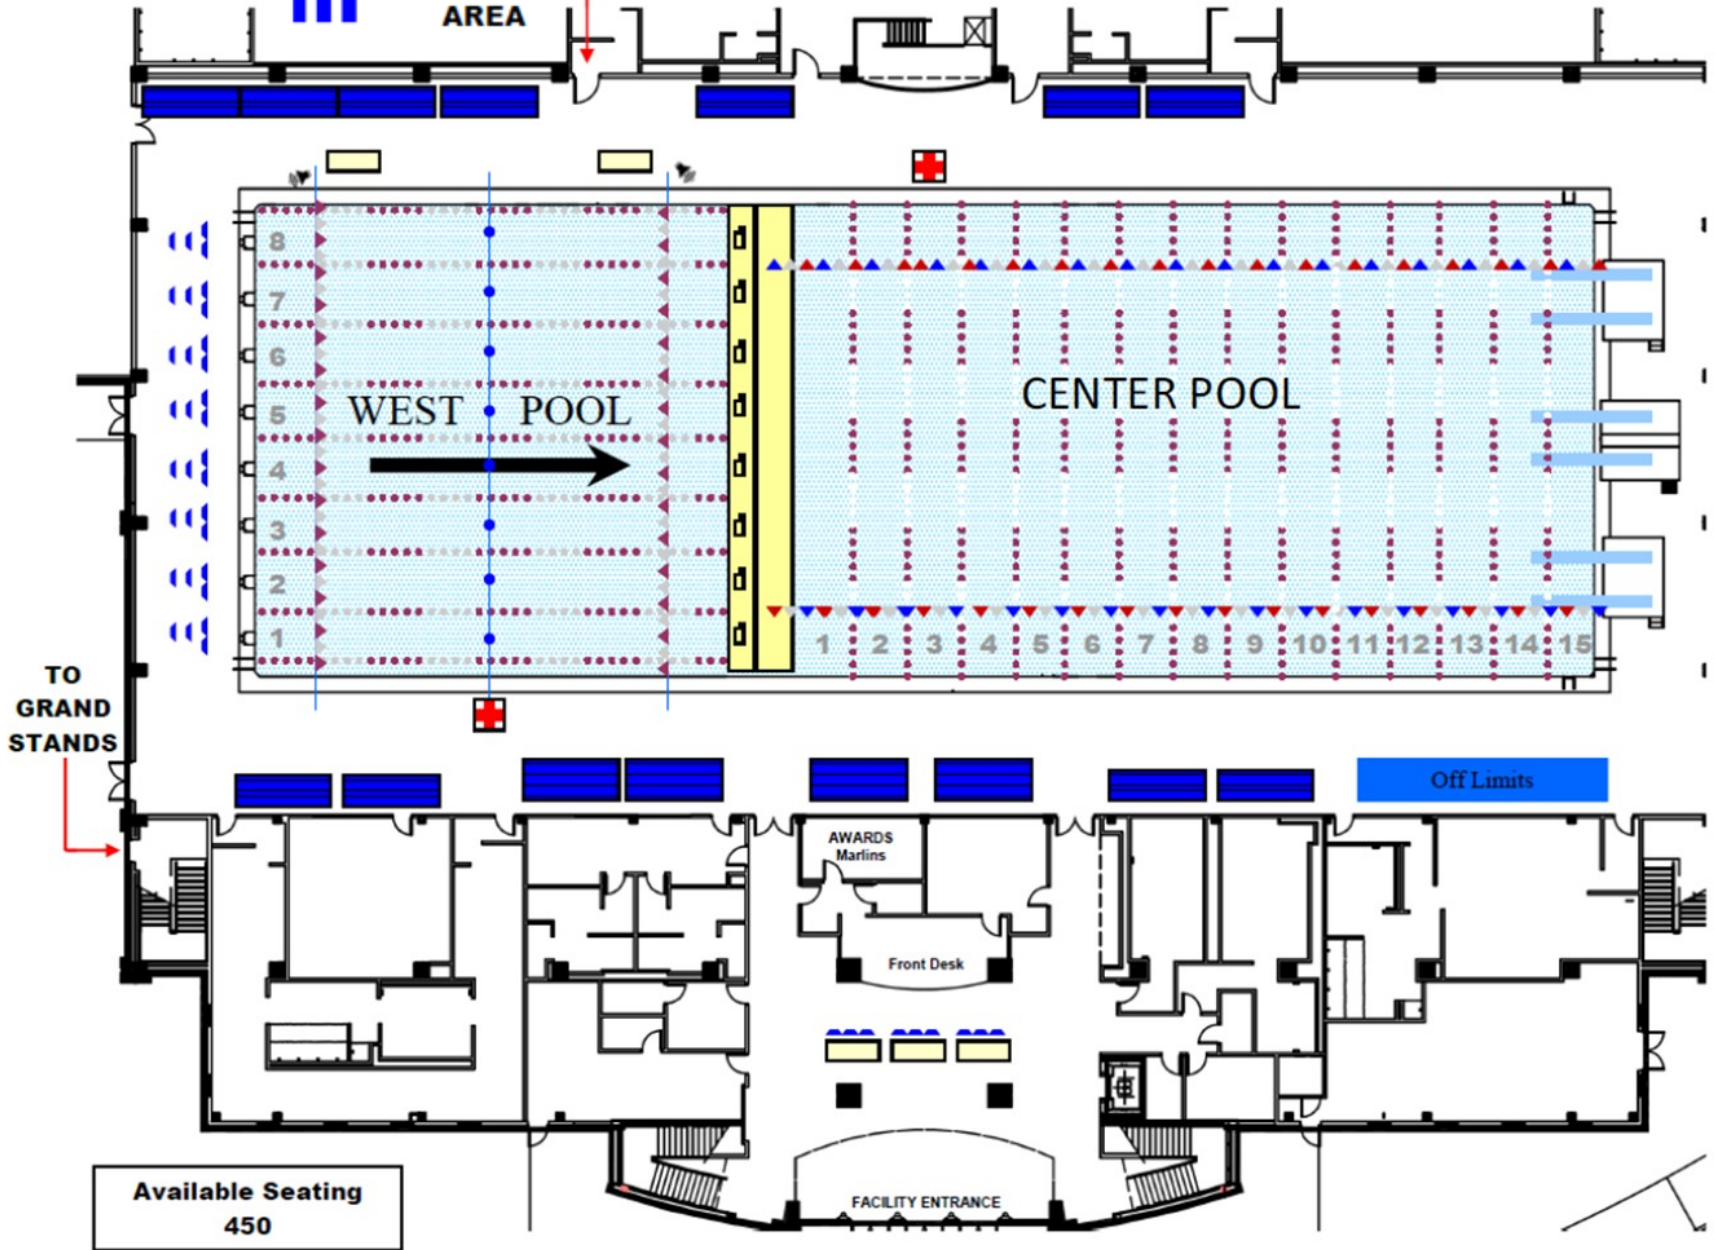

Trinity Summer Classic

Saturday Meet

READY
BENCH
AREA

Available Seating
450

AWARDS
Marlins

Front Desk

FACILITY ENTRANCE

Off Limits