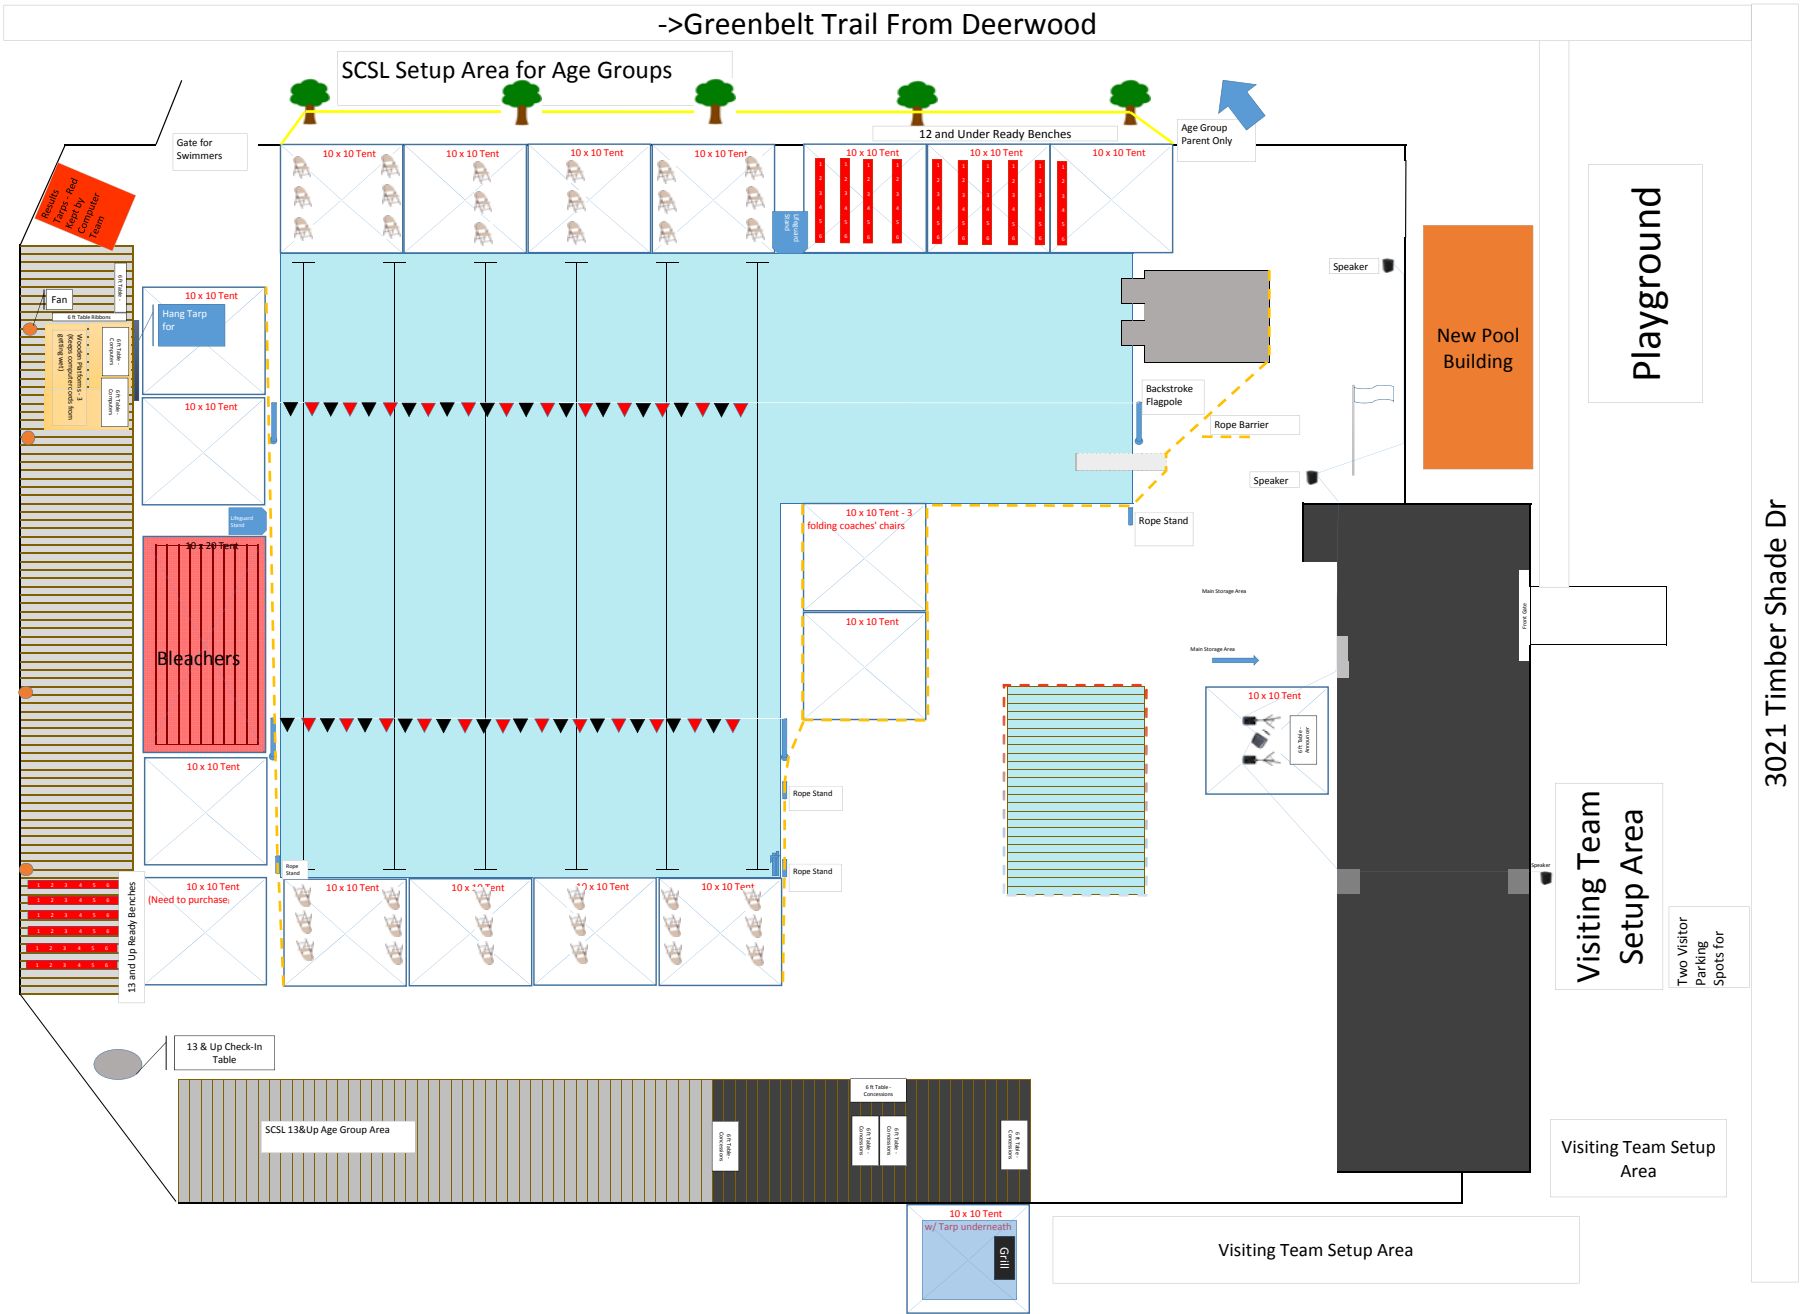

->Greenbelt Trail From Deerwood

3021 Timber Shade Dr