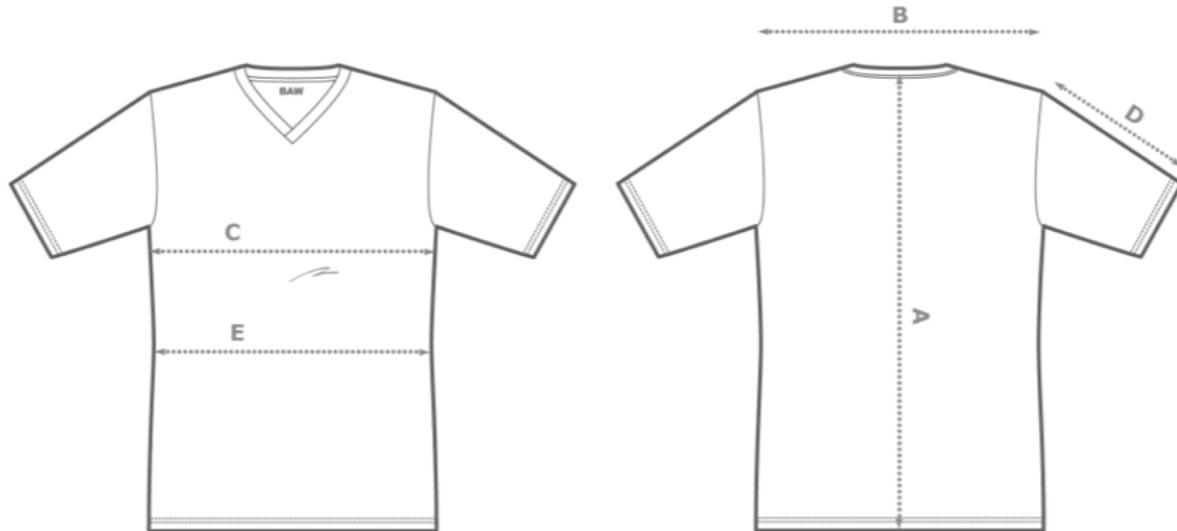

XT77 XT97 CM17

LADIES XTREME-TEK SIHRT

	XS	S	M	L	XL	2XL	3XL
A C.B.L W/O RIB	23	24	25	26	27	28	28
C CHEST	17 1/4	18 1/4	19 1/4	20 1/4	21 3/4	23 1/4	24 3/4
D SLEEVE LENGTH (SS)	4 1/2	4 3/4	5	5 1/4	5 1/2	5 3/4	6
SLEEVE LENGTH (LS)	21 1/2	22	22 1/2	23	23 1/2	24	24 1/2

Acceptable Tolerance: If measurement is >20", then +1", >5" and <20", then +1/2", <5" then 1/4"

FABRIC SPECIFICATIONS

FABRIC TYPE: Xtreme-Tek 5.5 ounce
FABRIC CONTENT: 100% Polyester