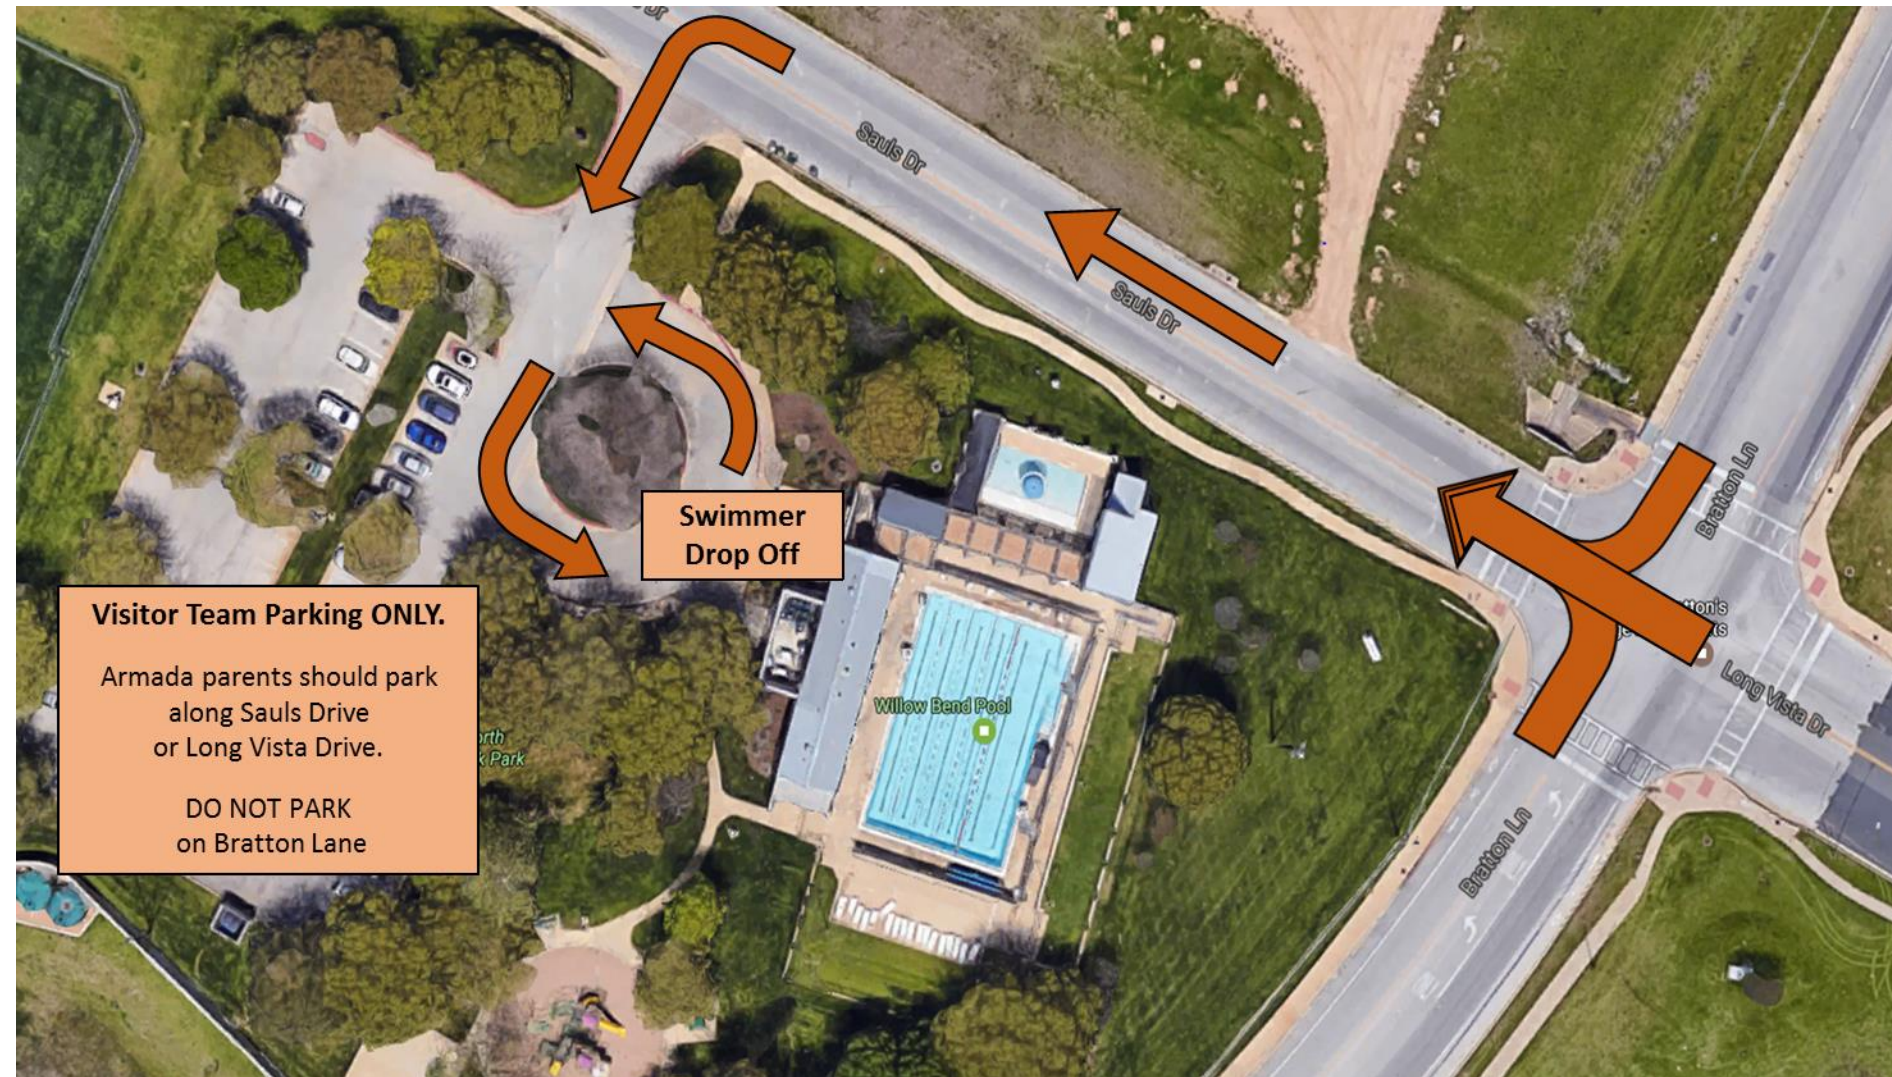

Wells Branch Armada - Willow Bend Pool

2801 Sauls Drive, Austin, TX 78728

Swimmer
Drop Off

Visitor Team Parking ONLY.
Armada parents should park
along Sauls Drive
or Long Vista Drive.
DO NOT PARK
on Bratton Lane