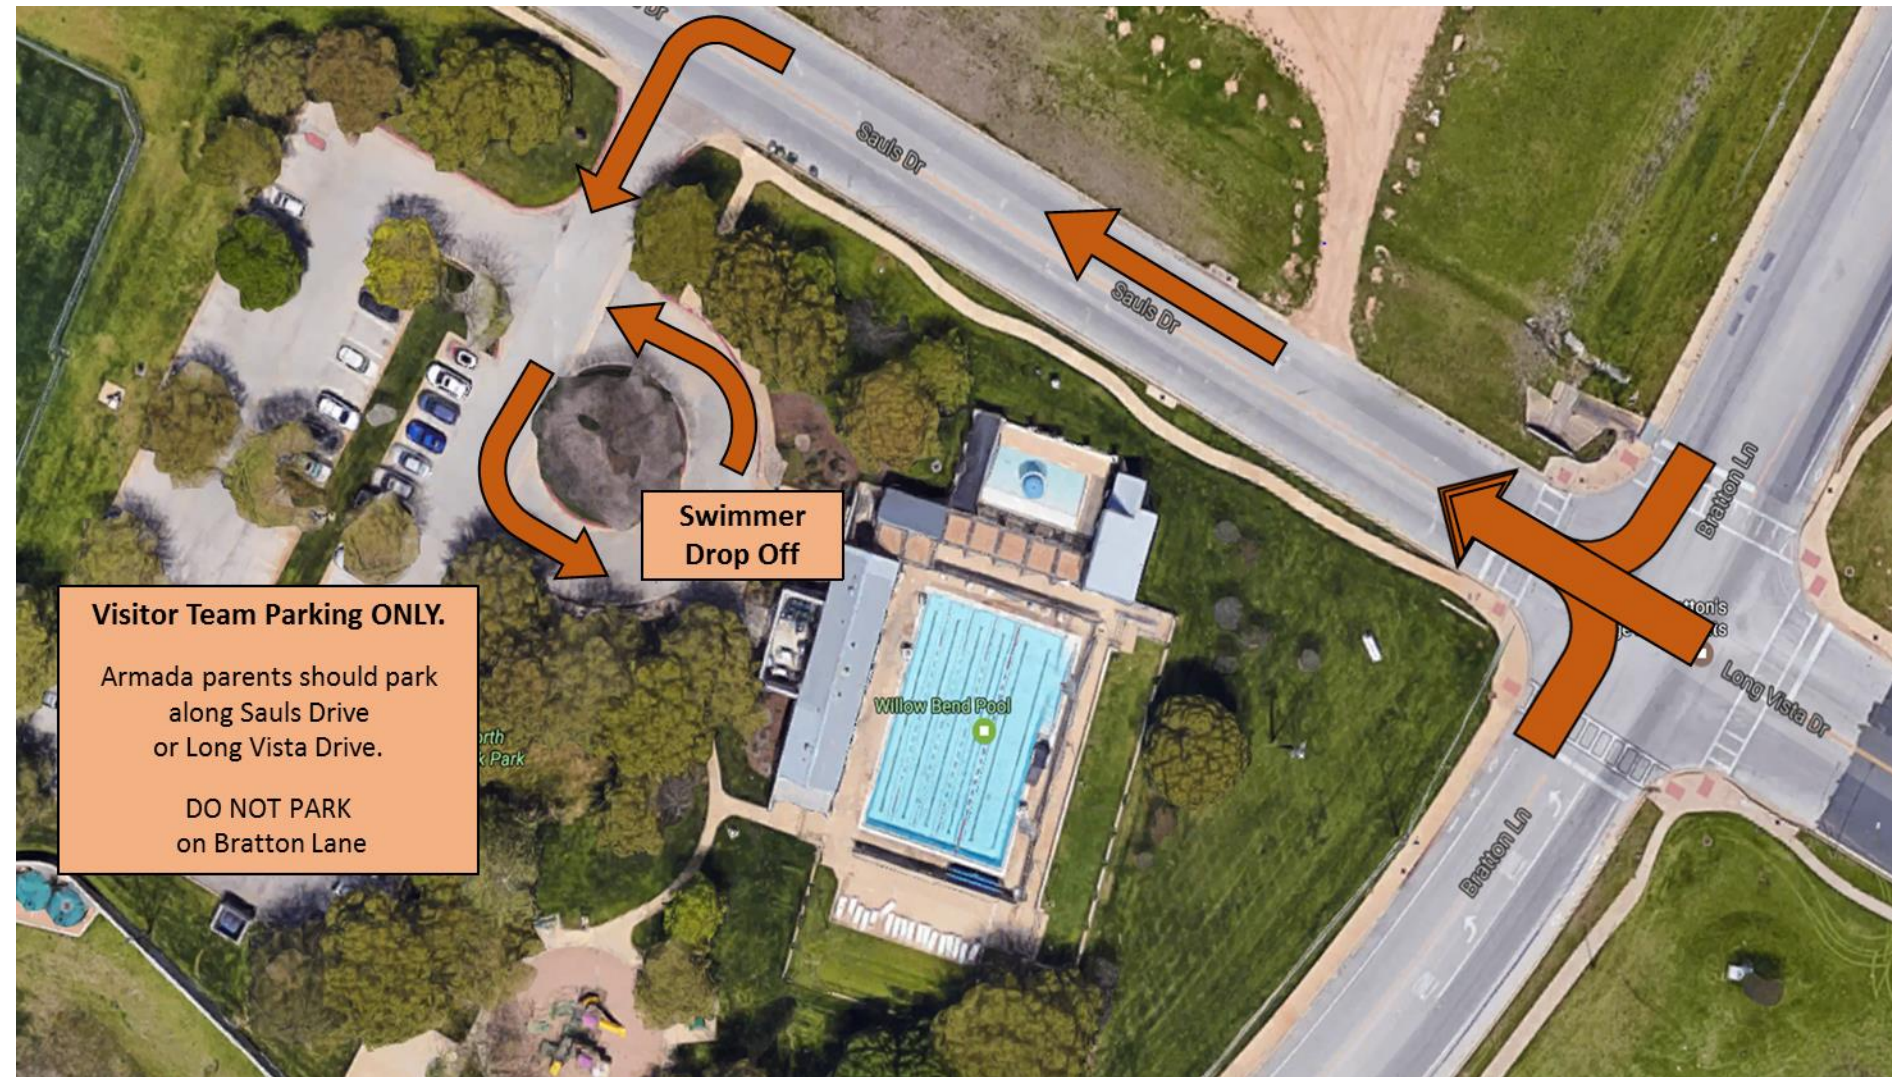

# Wells Branch Armada - Willow Bend Pool

2801 Sauls Drive, Austin, TX 78728

Swimmer  
Drop Off

## Visitor Team Parking ONLY.

Armada parents should park  
along Sauls Drive  
or Long Vista Drive.

DO NOT PARK  
on Bratton Lane