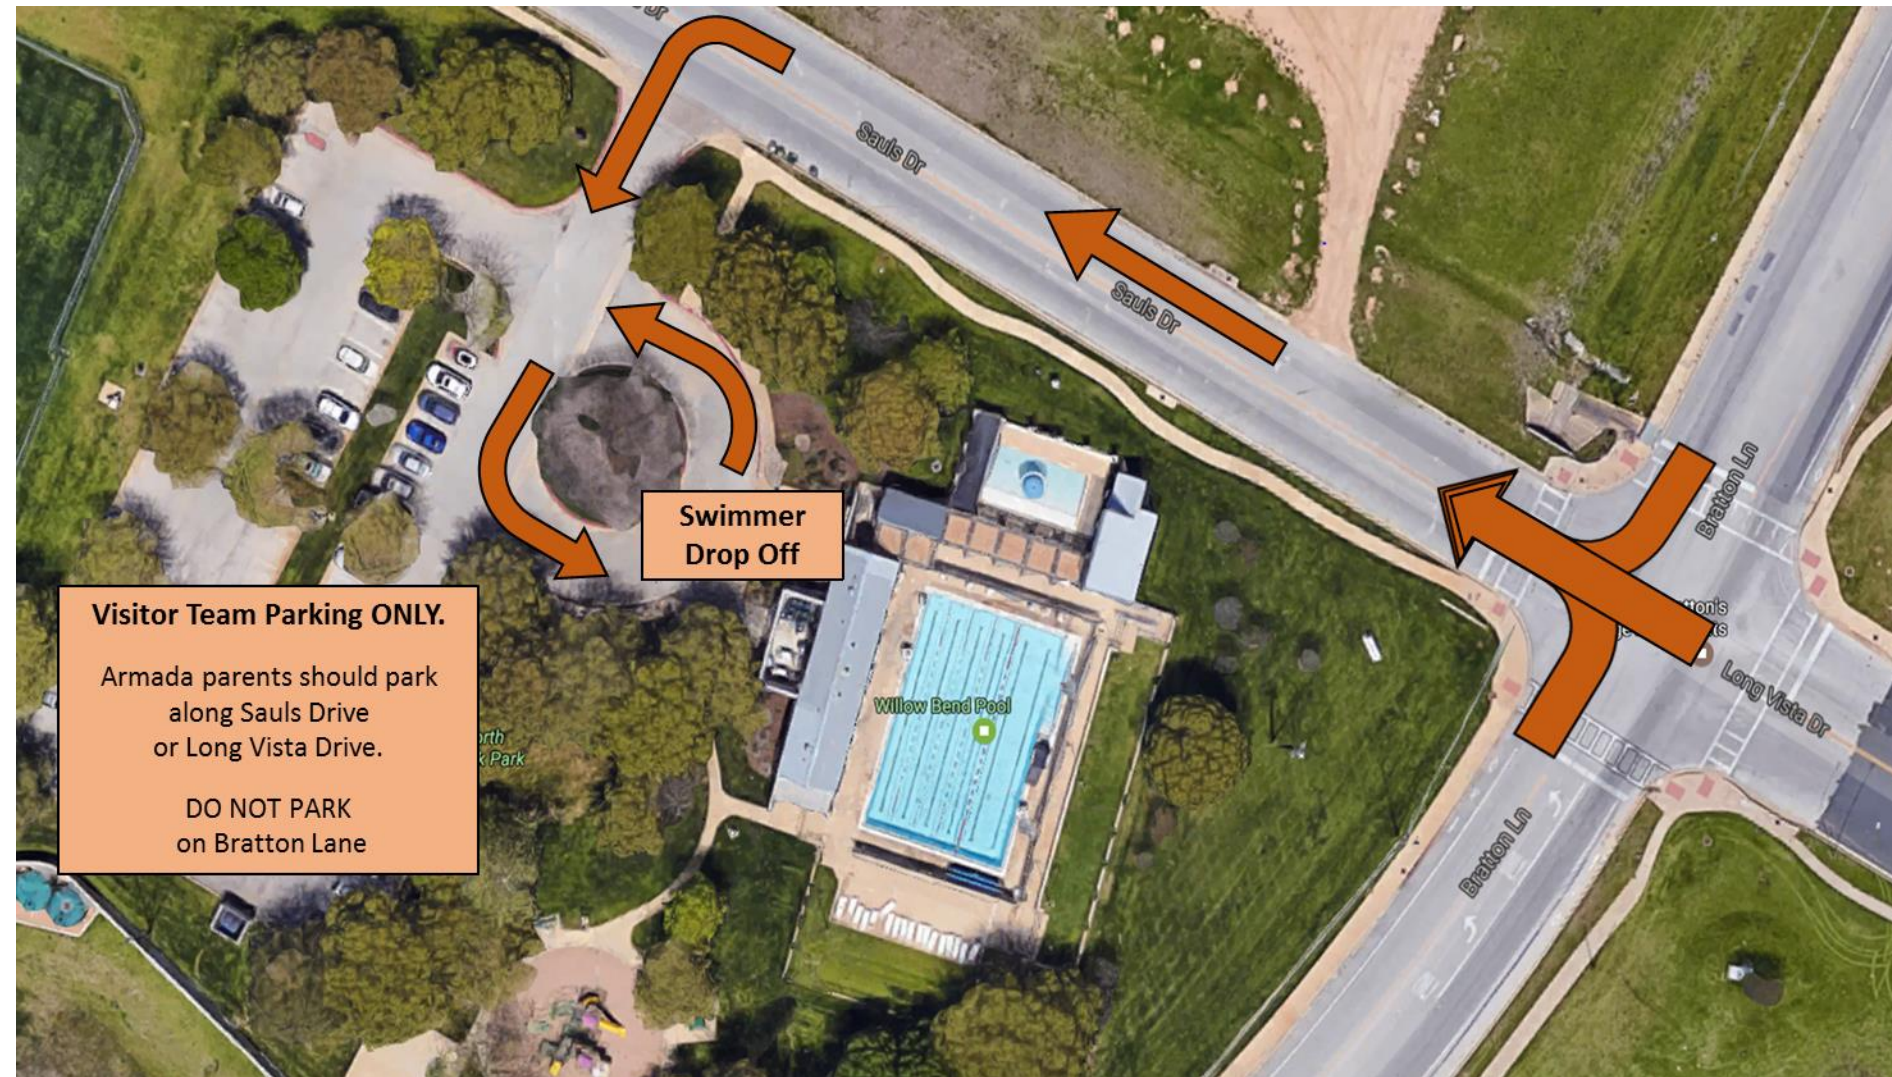

Wells Branch Armada - Willow Bend Pool

2801 Sauls Drive, Austin, TX 78728

Swimmer
Drop Off

Visitor Team Parking ONLY.
Armada parents should park
along Sauls Drive
or Long Vista Drive.
DO NOT PARK
on Bratton Lane

Armada Swim Meets: Set-Up for Visiting Teams, Swimmers and Parents

Visitor Team Parking

Parking: If the main pool parking lot is full, parents should park along Sauls Drive, Long Vista Drive or in the Joe Lee Johnson School Parking Lot

DO NOT PARK
along Bratton Lane

Concessions: Our concessions are located outside of the pool area along the sidewalk.

Restrooms: Our restrooms are located both inside and outside of the pool area. Single stall restrooms are located outside along the side wall.