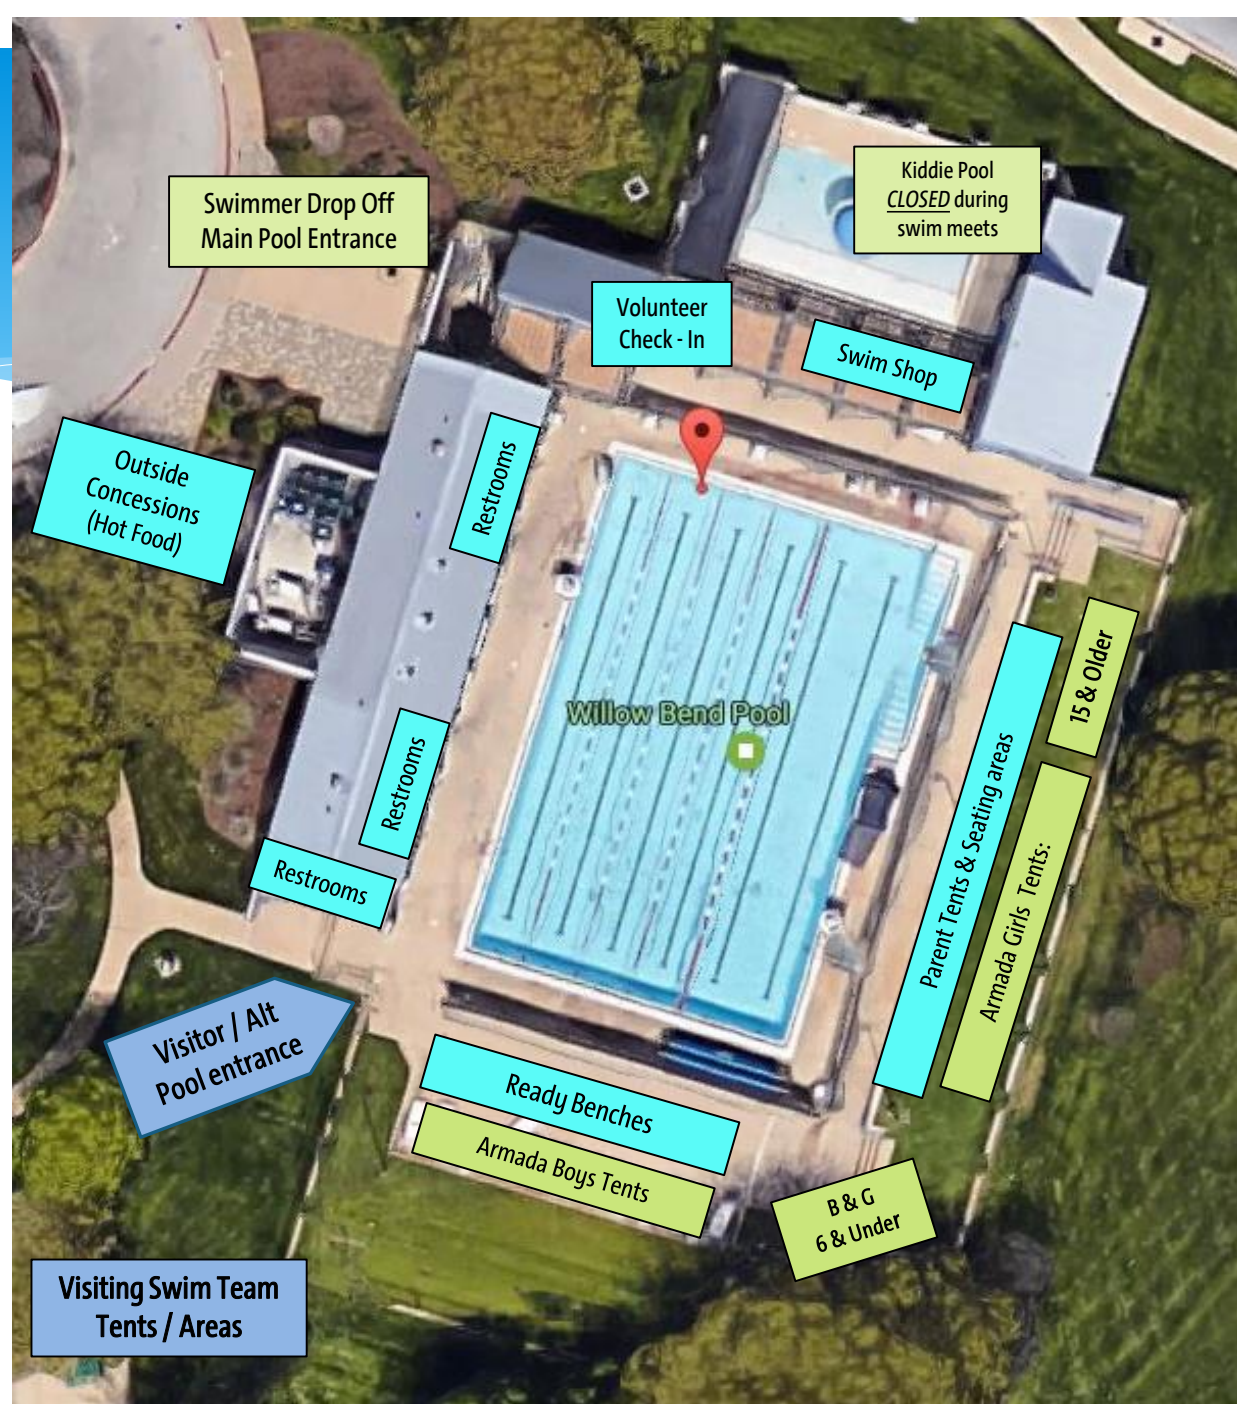

Wells Branch Armada - Willow Bend Pool

2801 Sauls Drive, Austin, TX 78728

**Swimmer
Drop Off**

Visitor Team Parking ONLY.
Armada parents should park
along Sauls Drive
or Long Vista Drive.
DO NOT PARK
on Bratton Lane

Armada Swim Meets: Set-Up for Visiting Teams, Swimmers and Parents

Visitor Team Parking

Parking: If the main pool parking lot is full, parents should park along Sauls Drive, Long Vista Drive or in the Joe Lee Johnson School Parking Lot

DO NOT PARK
along Bratton Lane

Concessions: Our concessions are located outside of the pool area along the sidewalk.

Restrooms: Our restrooms are located both inside and outside of the pool area. Single stall restrooms are located outside along the side wall.

Visiting Swim Team
Tents / Areas