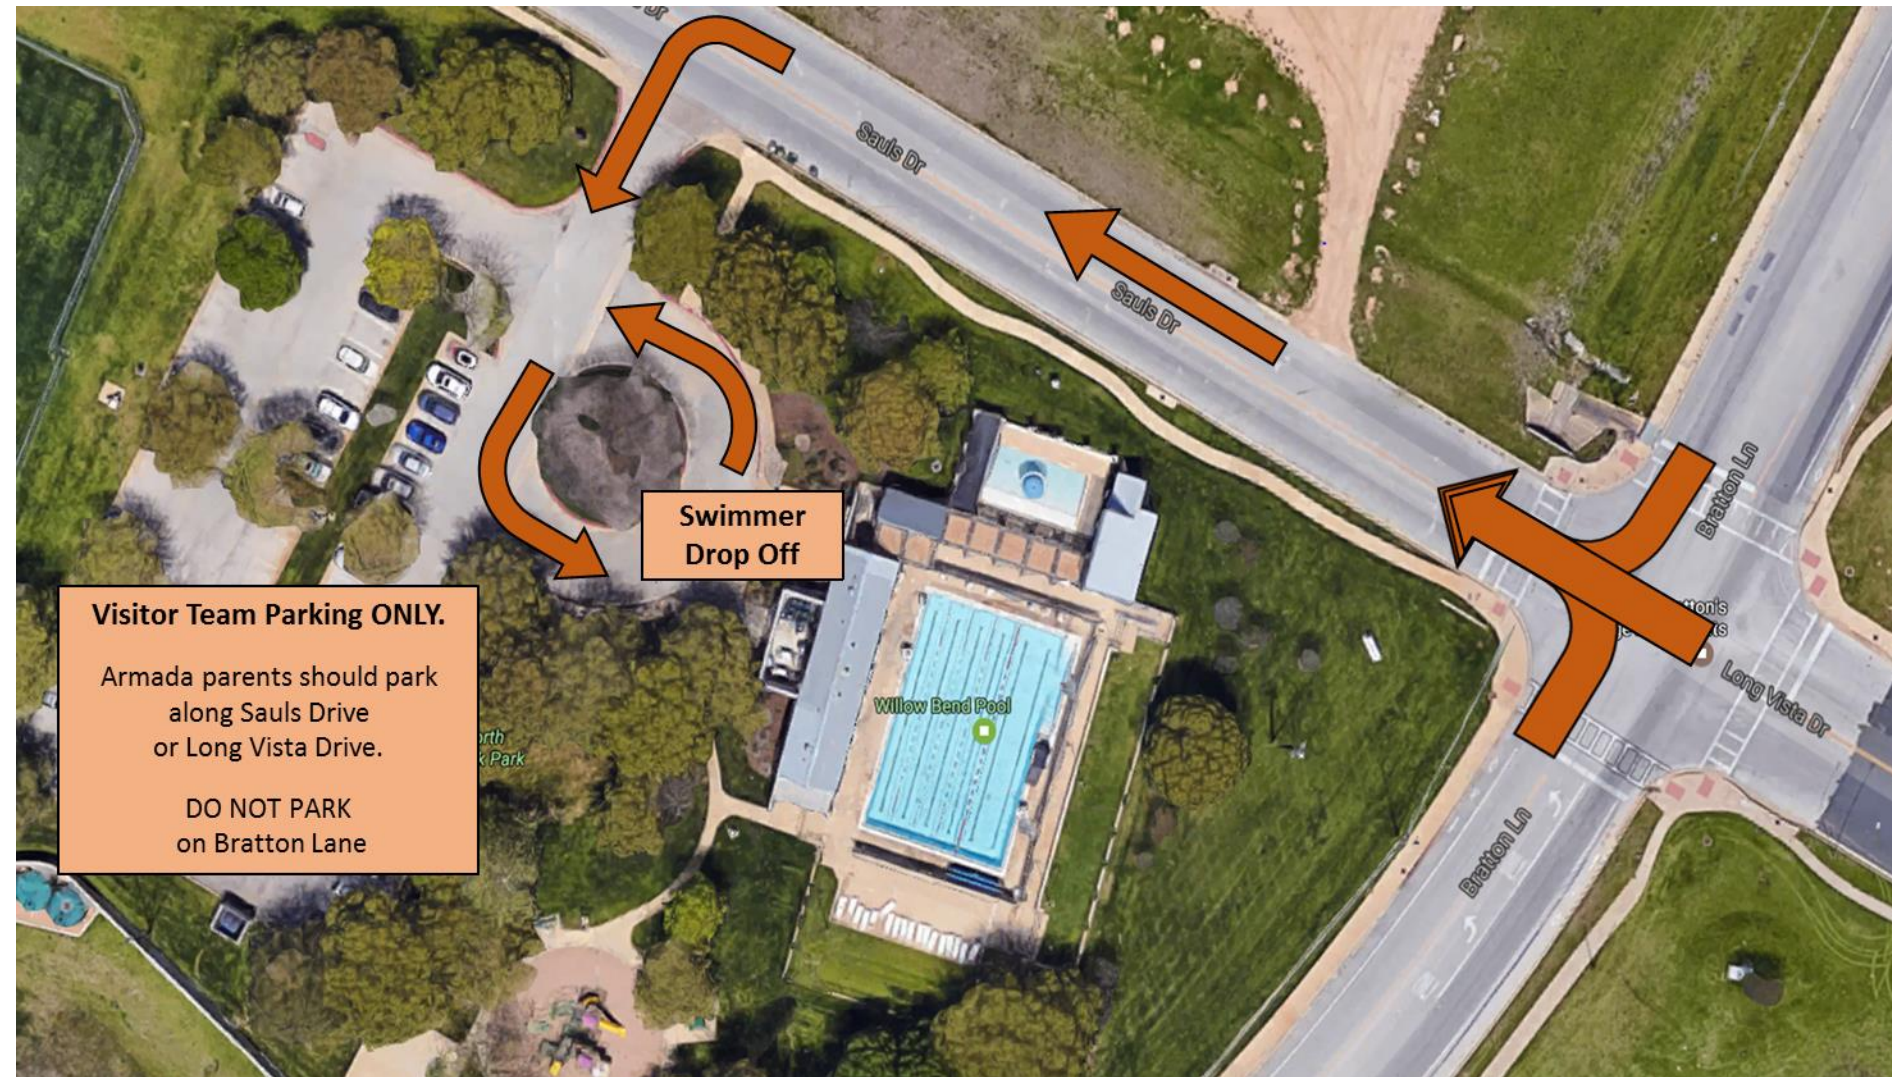

Wells Branch Armada - Willow Bend Pool

2801 Sauls Drive, Austin, TX 78728

**Swimmer
Drop Off**

Visitor Team Parking ONLY.
Armada parents should park
along Sauls Drive
or Long Vista Drive.
DO NOT PARK
on Bratton Lane

Armada Swim Meets: Set-Up for Visiting Teams, Swimmers and Parents

Visitor Team Parking

Parking: If the main pool parking lot is full, parents should park along Sauls Drive, Long Vista Drive or in the Joe Lee Johnson School Parking Lot

DO NOT PARK
along Bratton Lane

Concessions: Our concessions are located outside of the pool area along the sidewalk.

Restrooms: Our restrooms are located both inside and outside of the pool area. Single stall restrooms are located outside along the side wall.

Visiting Swim Team
Tents / Areas