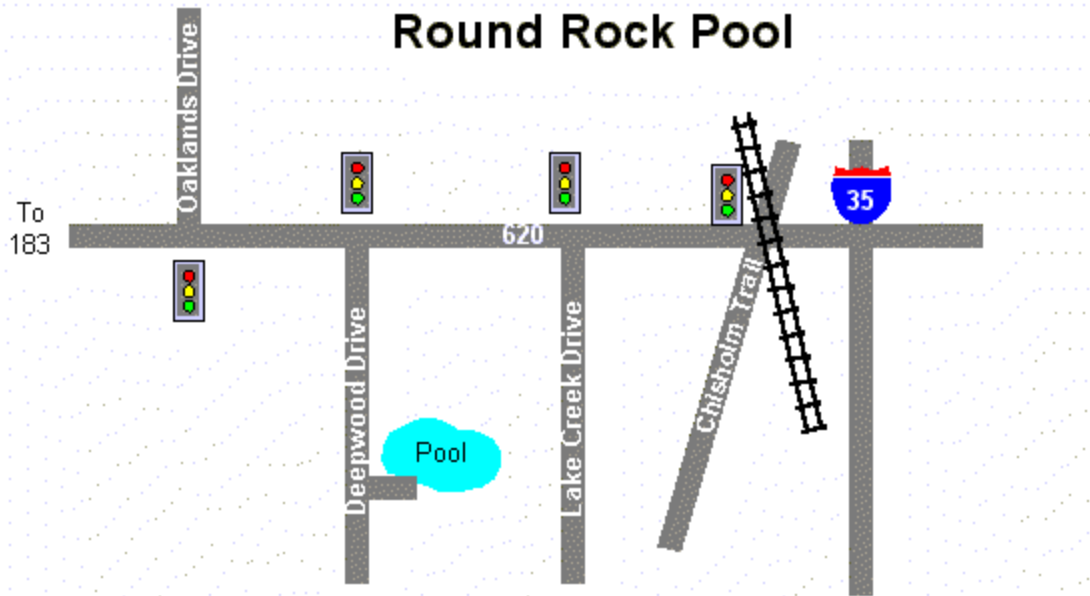

Round Rock Pool

Micki Krebsbach Pool is located on Deepwood Dr. just off 620.
Go south on Deepwood Dr. approximately 1/4 mile.
Parking and pool on left.